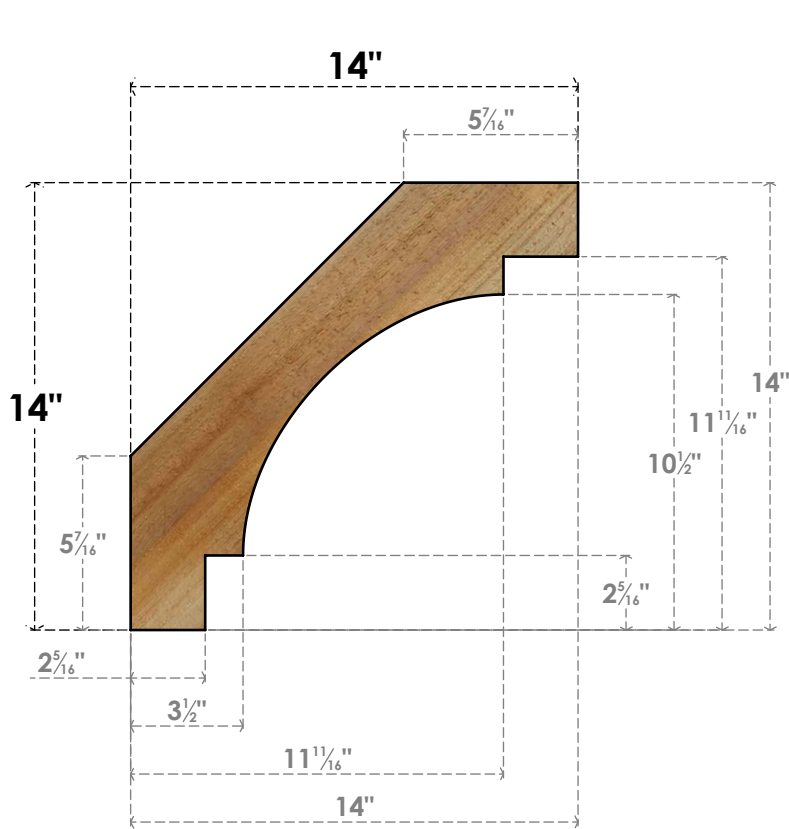

BRC04X14X14MRC00RWR

4"W X 14"D X 14"H MERCED ROUGH SAWN BRACE, WESTERN RED CEDAR

SIDE

FRONT

EKENA MILLWORK
 2300 WEST MAIN ST.
 CLARKSVILLE, TX 75426
 TOLL FREE: 866-607-0453
 WWW.EKENAMILLWORK.COM

NOTES

1. INSTALLATION TO BE COMPLETED IN ACCORDANCE WITH MANUFACTURER'S SPECIFICATIONS.
2. DRAWING MAY NOT BE TO SCALE
3. THIS DRAWING IS INTENDED FOR DESIGN AND PLANNING PURPOSES ONLY.
4. ALL INFORMATION CONTAINED HEREIN WAS CURRENT AT THE TIME OF DEVELOPMENT BUT MUST BE REVIEWED AND APPROVED BY THE PRODUCT MANUFACTURER TO BE CONSIDERED ACCURATE.
5. PRODUCTS ARE NOT KILN DRIED. THIS ITEM IS UNIQUE AND WILL CONTAIN THE NATURAL VARIATIONS THAT THE WOOD SPECIES OFFERS. THIS MAY RESULT IN VARIATIONS UP TO 1/4"