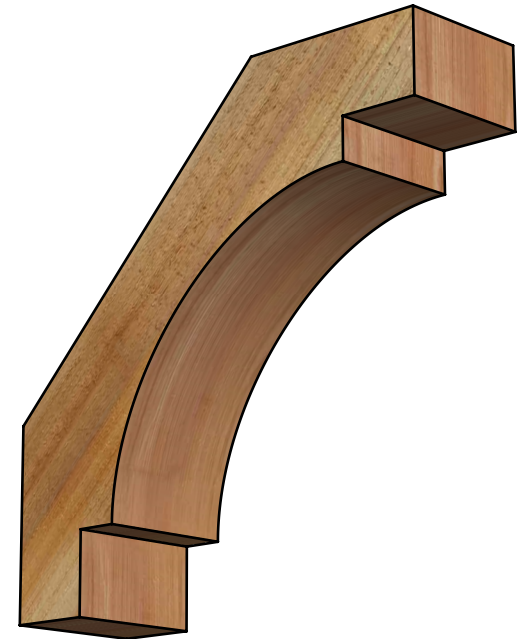

BRC04X14X14MRC00RWR

4"W X 14"D X 14"H MERCED ROUGH SAWN BRACE, WESTERN RED CEDAR

SIDE

FRONT

EKENA MILLWORK
 2300 WEST MAIN ST.
 CLARKSVILLE, TX 75426
 TOLL FREE: 866-607-0453
 WWW.EKENAMILLWORK.COM

NOTES

1. INSTALLATION TO BE COMPLETED IN ACCORDANCE WITH MANUFACTURER'S SPECIFICATIONS.
2. DRAWING MAY NOT BE TO SCALE
3. THIS DRAWING IS INTENDED FOR DESIGN AND PLANNING PURPOSES ONLY.
4. ALL INFORMATION CONTAINED HEREIN WAS CURRENT AT THE TIME OF DEVELOPMENT BUT MUST BE REVIEWED AND APPROVED BY THE PRODUCT MANUFACTURER TO BE CONSIDERED ACCURATE.
5. PRODUCTS ARE NOT KILN DRIED. THIS ITEM IS UNIQUE AND WILL CONTAIN THE NATURAL VARIATIONS THAT THE WOOD SPECIES OFFERS. THIS MAY RESULT IN VARIATIONS UP TO 1/4"